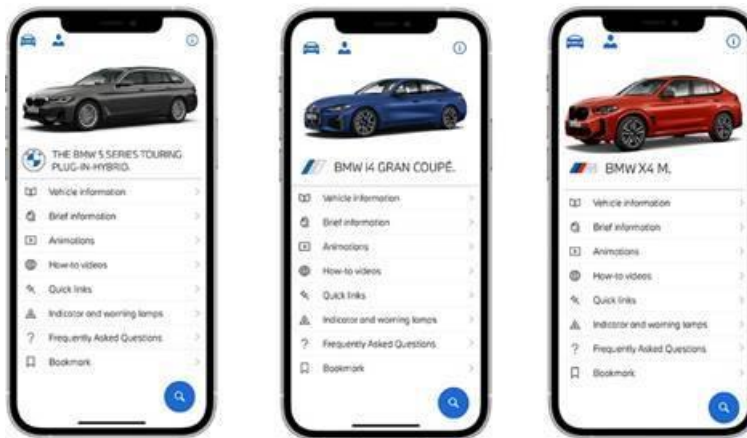

DRIVER'S GUIDE APP.
THE DIGITAL WAY TO EXPLORE YOUR CAR.

This app describes the custom features and the operation of your vehicle. Available in over 30 languages.

For BMW and BMW M models from 1997 onwards. For BMW i models from 2013 onwards.

 **Photorealistic animations** explain fast and easy the numerous innovative vehicle functions.

 **Smart Scan for Apple iPhones:** point your smart phone camera on a symbol in the vehicle interior and get the information about the function.

 **Navigation, Communication and Entertainment**

 **How-To Videos for BMW models**
[Direct Link to YouTube](#)

 **360° View:** Explore interactively the interior and exterior of your vehicle.

 **Offline usable**
After download no internet is required.

With more than 3 million downloads worldwide and a rating of 4.6 out of 5 stars, the BMW Driver's Guide App is one of the BMW Group's most popular apps.

DOWNLOAD NOW: