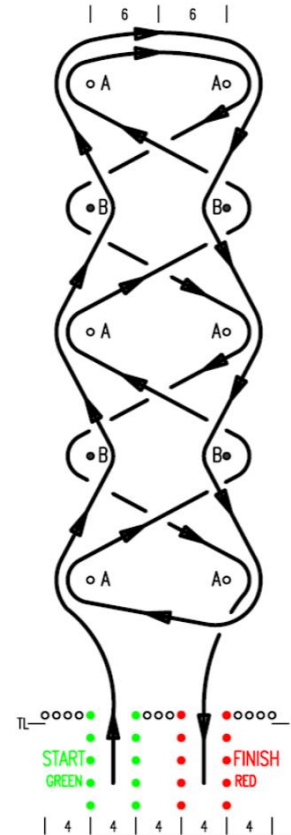

## #1 DOUBLE HAT

Timing line (0.5 - 1m) TL  
Length 56m  
Width 20m

## #2 SPIRO SLALOM

Timing line (0.5 - 1m) TL  
Length 68m  
Width 20m

## #3 CROSSOVER

Timing line (0.5 - 1m) TL  
Length 64m  
Width 20m

## #4/Shootout BIG EYES

Timing line (0.5 - 1m) TL  
Length 64m  
Width 20m