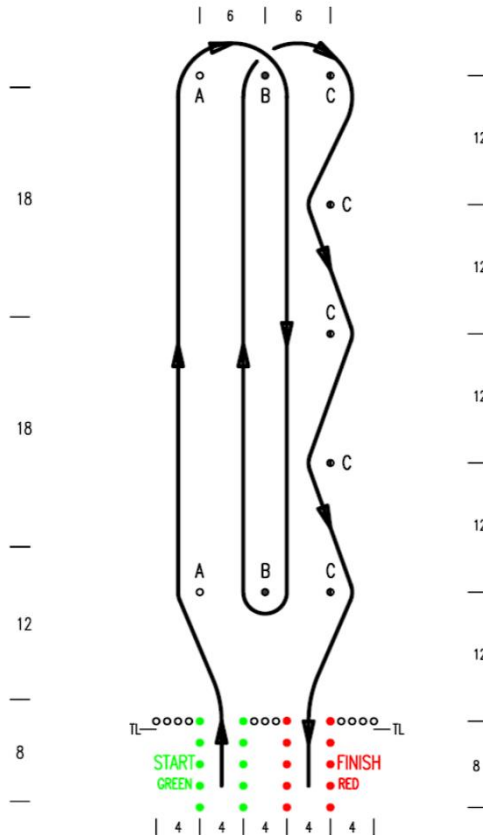

## #1 DOUBLE HAT

Timing line (0.5 - 1m) TL  
Length 56m  
Width 20m

## #2 SPIRO SLALOM

Timing line (0.5 - 1m) TL  
Length 68m  
Width 20m

## #3 CROSSOVER

Timing line (0.5 - 1m) TL  
Length 64m  
Width 20m

## #4/Shootout BIG EYES

Timing line (0.5 - 1m) TL  
Length 64m  
Width 20m