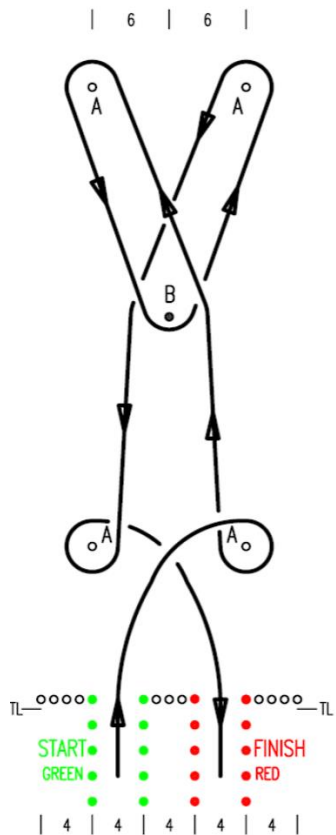

## #1 DOUBLE HAT

Timing line (0.5 - 1m) TL  
Length 56m  
Width 20m

## #2 SPIRO SLALOM

Timing line (0.5 - 1m) TL  
Length 68m  
Width 20m

## #3 CROSSOVER

Timing line (0.5 - 1m) TL  
Length 64m  
Width 20m

## #4/Shootout BIG EYES

Timing line (0.5 - 1m) TL  
Length 64m  
Width 20m